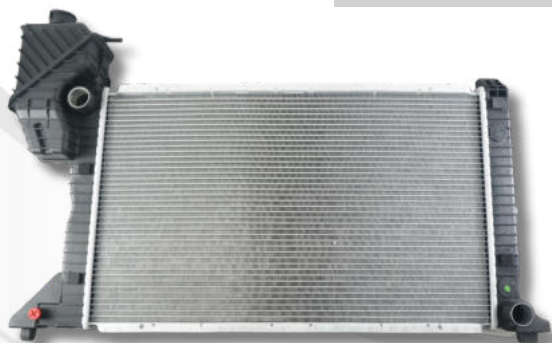

MB // SPRINTER MB310

COD: 8149802103

RADIADOR BRASADO
SPRINTER MB310 C/AR OU
S/AR